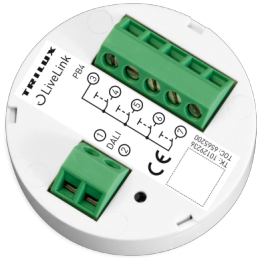

# Switch coupler: 4x DALI

LiveLink

EAN 4007841 013660

Article number 013660

## Function description

LiveLink DALI switch coupler for integrating up to 4 standard switches into the LiveLink system.

## Technical specifications

Type	Lighting control set
Dimensions (Ø x H)	50 x 16 mm
Power supply, detail	DALI bus
Number of Dali users	1
Installation site	wall, ceiling
Installation	Concealed wiring
Functions	Selecting programmed lighting scenarios

Settings via	Tablet, LiveLink app
Material	Plastic
Colour	white
Colour, RAL	9003
Manufacturer's Warranty	5 years
Version	LiveLink
PU1, EAN	4007841013660