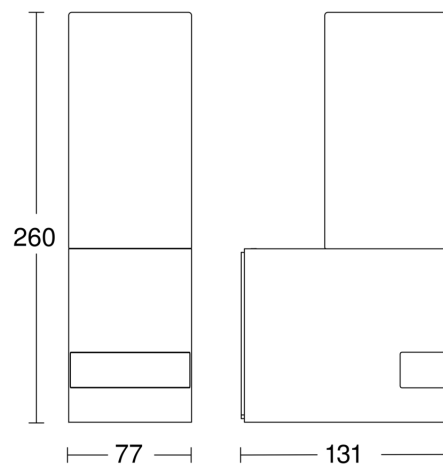

manual override
4h

Function description

User-friendly. Security-enhancing. Economical. Easy to install, the L 605 LED outdoor light has a 180° infrared sensor with a reach of 10 m. The base is made of classy aluminium, the glass shade of high-quality opal glass – for even, softly diffused light (warm white 3000 K, 600 lm) from a mere 9,5 W. With time and twilight threshold as well as manual override and night-light function. Including elegant soft-light start. Perfectly matches the L 600 CAM.

Sensor-switched LED outdoor light

L 605 LED

Anthracite

EAN 4007841 065287

Article number 065287

Technical specifications

Dimensions (L x W x H)	131 x 78 x 260 mm
Mains power supply	220 – 240 V / 50 – 60 Hz
Mounting height max.	2,00 m
Sensor Technology	passive infrared
Output	9,5 W
Interconnection	No
Slave modeselectable	No
Luminous flux	600 lm
Efficiency	63 lm/W
Colour temperature	3000 K
Colour Rendering Index CRI	80-89
With lamp	Yes, STEINEL LED system
Lamp	LED cannot be replaced
LED life expectancy (max. °C)	50000 h
Base	without
LED cooling system	Passive Thermo Control
With motion detector	Yes
Detection angle	180 °
Angle of aperture	90 °
Sneak-by guard	No
Capability of masking out individual segments	No
Electronic scalability	Yes

Mechanical scalability	No
Reach, radial	r = 2 m (6 m ²)
Reach, tangential	r = 10 m (157 m ²)
Photo-cell controller	Yes
Twilight setting	10 – 2000 lx
Time setting	5 s – 15 Min.
Basic light level function	Yes
Soft light start	Yes
Continuous light	selectable
Impact resistance	IK03
IP-rating	IP44
Protection class	I
Ambient temperature	-20 – 40 °C
Housing material	Aluminium
Cover material	Glass opal
Manufacturer's Warranty	3 years
Settings via	Potentiometers
With remote control	No
Cover material	sticker
Version	Anthracite
PU1, EAN	4007841065287

Detection Zone

Mögliche Montagehöhe: 1,80 m – 2,00 m

Orange: radial

Schwarz: tangential

Dimension Drawing

Sensor-switched LED outdoor light

L 605 LED

Anthracite