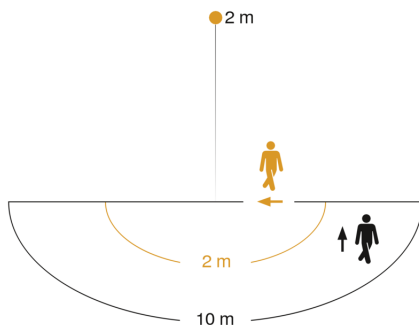

manual override
4h

Function description

User-friendly. Security-enhancing. Economical. Easy to install, the L 605 LED outdoor light has a 180° infrared sensor with a reach of 10 m. The base is made of classy aluminium, the glass shade of high-quality opal glass – for even, softly diffused light (warm white 3000 K, 600 lm) from a mere 9,5 W. With time and twilight threshold as well as manual override and night-light function. Including elegant soft-light start. Perfectly matches the L 600 CAM.

Sensor-switched LED outdoor light

L 605 LED

Anthracite

EAN 4007841 065287

Article number 065287

Technical specifications

Dimensions (L x W x H)	131 x 78 x 260 mm
Mains power supply	220 – 240 V / 50 – 60 Hz
Mounting height max.	2,00 m
Sensor Technology	passive infrared
Output	9,5 W
Interconnection	No
Slave modeselectable	No
Luminous flux	600 lm
Efficiency	63 lm/W
Colour temperature	3000 K
Colour Rendering Index CRI	80-89
With lamp	Yes, STEINEL LED system
Lamp	LED cannot be replaced
LED life expectancy (max. °C)	50000 h
Base	without
LED cooling system	Passive Thermo Control
With motion detector	Yes
Detection angle	180 °
Angle of aperture	90 °
Sneak-by guard	No
Capability of masking out individual segments	No
Electronic scalability	Yes

Mechanical scalability	No
Reach, radial	r = 2 m (6 m ²)
Reach, tangential	r = 10 m (157 m ²)
Photo-cell controller	Yes
Twilight setting	10 – 2000 lx
Time setting	5 s – 15 Min.
Basic light level function	Yes
Soft light start	Yes
Continuous light	selectable
Impact resistance	IK03
IP-rating	IP44
Protection class	I
Ambient temperature	-20 – 40 °C
Housing material	Aluminium
Cover material	Glass opal
Manufacturer's Warranty	3 years
Settings via	Potentiometers
With remote control	No
Cover material	sticker
Version	Anthracite
PU1, EAN	4007841065287

Detection Zone

Mögliche Montagehöhe: 1,80 m – 2,00 m

Orange: radial

Schwarz: tangential

Dimension Drawing

Sensor-switched LED outdoor light

L 605 LED

Anthracite