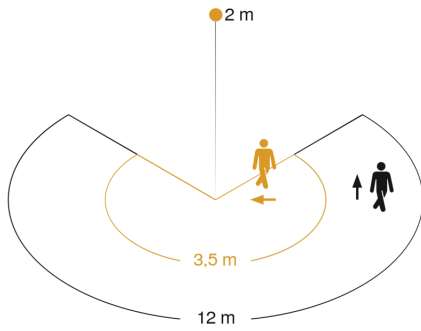

## Technical specifications

Dimensions (L x W x H)	186 x 213 x 241 mm
Mains power supply	220 – 240 V / 50 – 60 Hz
Mounting height max.	4,00 m
Sensor Technology	passive infrared
Output	30,6 W
Power consumption	30,4 W
Interconnection	No
Luminous flux	3120 lm
Colour temperature	4000 K
Colour variation LED	SDCM3
Colour Rendering Index CRI	80-89
With lamp	Yes, STEINEL LED system
Lamp	LED cannot be replaced
LED life expectancy (max. °C)	50000 h
Drop in luminous flux in accordance with LM80	L70B10
LED cooling system	Passive Thermo Control
With motion detector	Yes
Detection angle	240 °
Angle of aperture	180 °
Sneak-by guard	Yes

Capability of masking out individual segments	Yes
Reach, radial	r = 3.5 m (26 m <sup>2</sup> )
Reach, tangential	r = 12 m (302 m <sup>2</sup> )
Photo-cell controller	Yes
Twilight setting	2 – 1000 lx
Time setting	10 s – 15 Min.
Basic light level function	No
Settings via	Potentiometers
Soft light start	No
Impact resistance	IK03
IP-rating	IP44
Protection class	I
Ambient temperature	-10 – 30 °C
Housing material	Aluminium
Cover material	Glass transparent
Manufacturer's Warranty	3 years
Includes corner wall mount	No
PU1, net weight	1,24 kg
Version	black
PU1, EAN	4007841067571

## Detection Zone

Mögliche Montagehöhe: 1,80 m – 4,00 m  
Orange: radial  
Schwarz: tangential

## Dimension Drawing