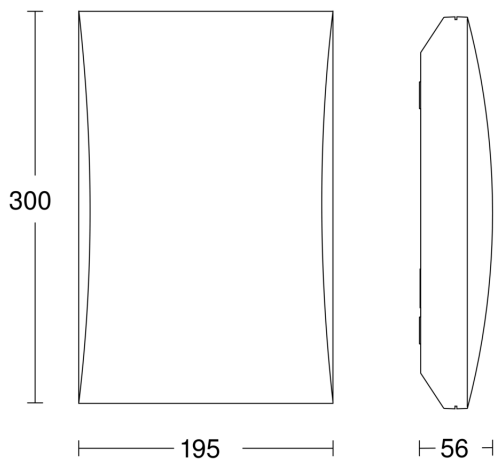

## Technical specifications

Dimensions (L x W x H)	56 x 300 x 195 mm
Mains power supply	220 – 240 V / 50 – 60 Hz
Sensor Technology	Light sensor
Output	4,9 W
Interconnection	No
Slave modeselectable	No
Luminous flux	350 lm
Efficiency	78 lm/W
Colour temperature	3000 K
Colour variation LED	SDCM3
Colour Rendering Index	80-89
With lamp	Yes, STEINEL LED system
Lamp	LED cannot be replaced
LED life expectancy (max. °C)	50000 h
LED life expectancy (25 °C)	> 60000 h
Drop in luminous flux in accordance with LM80	L70B10
Base	without
LED cooling system	Passive Thermo Control
With motion detector	No

Sneak-by guard	No
Capability of masking out individual segments	No
Electronic scalability	No
Mechanical scalability	No
Photo-cell controller	Yes
Twilight setting	5 – 200 lx
Basic light level function	No
Soft light start	No
Impact resistance	IK07
IP-rating	IP54
Protection class	II
Ambient temperature	-20 – 40 °C
Housing material	Plastic
Cover material	Plastic, opal
Manufacturer's Warranty	3 years
includes sheet of self-adhesive numbers	Yes
Settings via	Potentiometers
With remote control	No
PU1, EAN	4007841649715

## Dimension Drawing