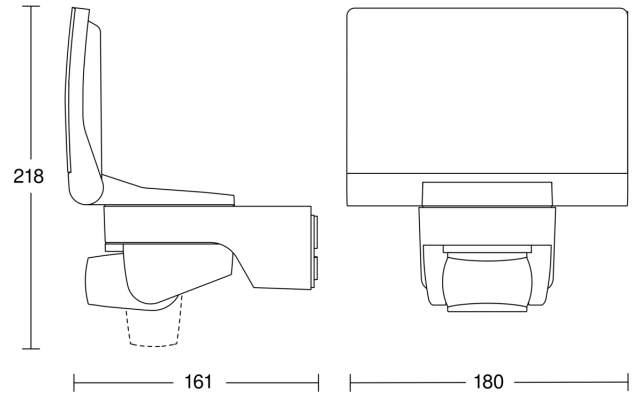

Reach, tangential	r = 14 m (239 m ²)
Photo-cell controller	Yes
Twilight setting	2 – 2000 lx
Time setting	8 s – 35 Min.
Basic light level function	No
Main light adjustable	No
Settings via	Potentiometers, Z-Wave
Soft light start	No
Continuous light	selectable
Impact resistance	IK03
IP-rating	IP44
Protection class	II
Ambient temperature	-20 – 40 °C
Transmitter range	Up to 100 m in the open, 30 m indoors
Housing material	HCMC
Cover material	Plastic, opal
Manufacturer's Warranty	5 years
Includes corner wall mount	No
PU1, net weight	0,582 kg
Version	Silver
PU1, EAN	4007841029838

Mögliche Montagehöhe: 1,80 m – 4,00 m

Orange: radial

Schwarz: tangential

Dimension Drawing

Light Distribution Curve

Output	14,8 W
With lamp	Yes, STEINEL LED system
Lamp	LED cannot be replaced
Luminous flux	1184 lm
Colour temperature	4000 K
Colour Rendering Index	80-89
LED life expectancy (max. °C)	50000 h
LED cooling system	HCMC (High Conductive Magnesium Composite)