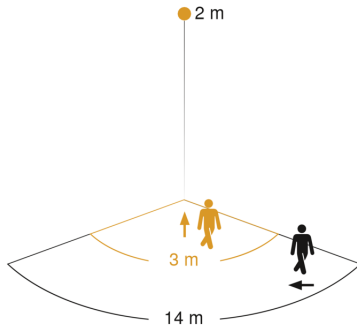

Reach, tangential	r = 14 m (239 m ²)
Photo-cell controller	Yes
Twilight setting	2 – 2000 lx
Time setting	8 s – 35 Min.
Basic light level function	No
Main light adjustable	No
Settings via	Potentiometers, Z-Wave
Soft light start	No
Continuous light	selectable
Impact resistance	IK03
IP-rating	IP44
Protection class	II
Ambient temperature	-20 – 40 °C
Transmitter range	Up to 100 m in the open, 30 m indoors
Housing material	HCMC
Cover material	Plastic, opal
Manufacturer's Warranty	5 years
Includes corner wall mount	No
PU1, net weight	0,582 kg
Version	Silver
PU1, EAN	4007841029838

Mögliche Montagehöhe: 1,80 m – 4,00 m

Orange: radial

Schwarz: tangential

Dimension Drawing

Light Distribution Curve

Output	14,8 W
With lamp	Yes, STEINEL LED system
Lamp	LED cannot be replaced
Luminous flux	1184 lm
Colour temperature	4000 K
Colour Rendering Index	80-89
LED life expectancy (max. °C)	50000 h
LED cooling system	HCMC (High Conductive Magnesium Composite)