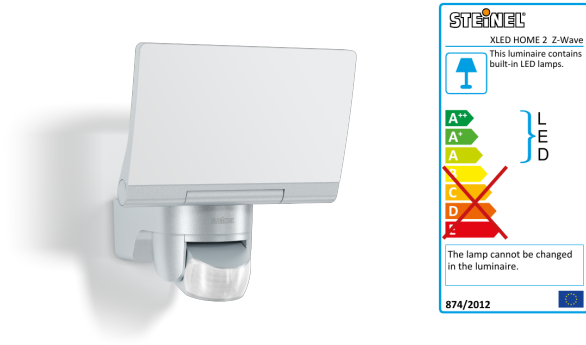

Sensor-switched LED floodlight

XLED home 2 Z-Wave

Silver

EAN 4007841 029838

Article number 029838

LED

30 years (Ø 4,5h / day)

4000 K

4000K neutral white

infrared sensor 140°

max. 14 m

IP44

Panel 180° hor., 180° ver.

Sensor 90° ver., 180° hor.

2 - 2000 lux

8 sec - 35 min

Ideal 2 m

Function description

Top seller. Now even better. XLED home 2 Z-Wave sensor-switched outdoor floodlight for even more safety and security. Can be integrated into the Smart Friends system or any other Z-Wave network. Fully swivelling LED panel in classy stainless-steel look. For the most exacting of demands on design and maximum lighting convenience. 1184 lm at a power consumption of only 14,8 W. Swivelling precision IR sensor (horizontally: 180°, vertically: 90°). 140° angle of coverage, 14 m reach. High thermal conductivity magnesium composite cooling system (HCMC).

Sensor-switched LED floodlight

XLED home 2 Z-Wave

Silver

EAN 4007841 029838

Article number 029838

Technical specifications

Dimensions (L x W x H)	161 x 180 x 218 mm
Mains power supply	230 – 240 V / 50 – 60 Hz
Mounting height max.	4,00 m
Sensor Technology	passive infrared
Output	14,8 W
Interconnection	Yes
Luminous flux	1184 lm
Colour temperature	4000 K
Colour variation LED	SDCM3
Colour Rendering Index	80-89
With lamp	Yes, STEINEL LED system
Lamp	LED cannot be replaced
LED life expectancy (max. °C)	50000 h
Drop in luminous flux in accordance with LM80	L70B10
LED cooling system	HCMC (High Conductive Magnesium Composite)
With motion detector	Yes
Detection angle	140 °
Angle of aperture	35 °
Sneak-by guard	Yes
Capability of masking out individual segments	Yes
Reach, radial	r = 3 m (11 m ²)