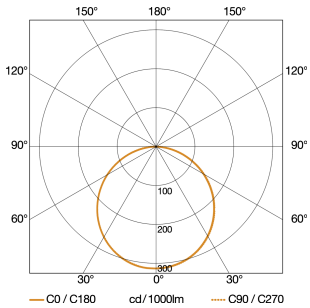

Reach, tangential	r = 14 m (239 m ²)
Photo-cell controller	Yes
Twilight setting	2 – 2000 lx
Time setting	8 s – 35 Min.
Basic light level function	No
Main light adjustable	No
Settings via	Potentiometers, Z-Wave
Soft light start	No
Continuous light	selectable
Impact resistance	IK03
IP-rating	IP44
Protection class	II
Ambient temperature	-20 – 40 °C
Transmitter range	Up to 100 m in the open, 30 m indoors
Housing material	HCMC
Cover material	Plastic, opal
Manufacturer's Warranty	5 years
Includes corner wall mount	No
PU1, net weight	0,582 kg
Version	Silver
PU1, EAN	4007841029838

Mögliche Montagehöhe: 1,80 m – 4,00 m

Orange: radial

Schwarz: tangential

Dimension Drawing

Light Distribution Curve

Output	14,8 W
With lamp	Yes, STEINEL LED system
Lamp	LED cannot be replaced
Luminous flux	1184 lm
Colour temperature	4000 K
Colour Rendering Index	80-89
LED life expectancy (max. °C)	50000 h
LED cooling system	HCMC (High Conductive Magnesium Composite)