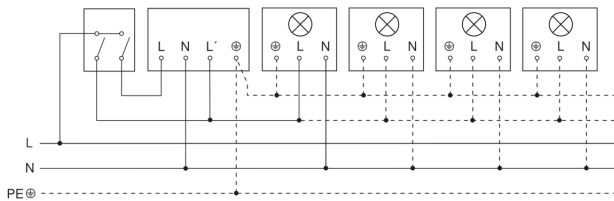

Schwarz: tangential

Dimension Drawing

Light without neutral conductor

Light with neutral conductor

Connection using two-circuit switch for manual and automatic operation

Connection via a two-way switch for manual override and automatic operation