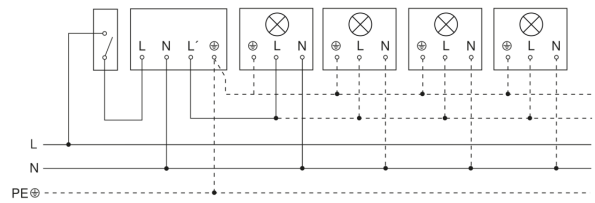

Schwarz: tangential

Dimension Drawing

Light without neutral conductor

Light with neutral conductor

Connection using two-circuit switch for manual and automatic operation

Connection via a two-way switch for manual override and automatic operation