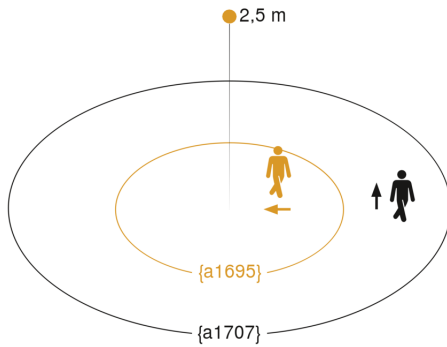

Motion detector**IS 360-1 DE**

black

EAN 4007841 032852

Article number 032852

**Technical specifications**

Type	Motion detectors
Dimensions (Ø x H)	78 x 89 mm
Mains power supply	230 – 240 V / 50 – 60 Hz
Sensor Technology	passive infrared
Application, place	Outdoors, Indoors
Installation site	ceiling
Installation	In-ceiling installation
Mounting height	2,50 – 4,00 m
Reach, radial	Ø 4 m (13 m ²)
Reach, tangential	Ø 8 m (50 m ²)
Detection angle	360 °
Angle of aperture	90 °
Switching zones	304 switching zones
Optimum mounting height	2,5 m
Mechanical scalability	No
Sneak-by guard	Yes
Capability of masking out individual segments	Yes
Electronic scalability	No
Twilight setting TEACH	No
Twilight setting	2 – 2000 lx
Time setting	8 s – 35 Min.
Output	1000 W
Switching output 1, resistive	1000 W
Switching output 1, number of LEDs / fluorescent lamps	6 pcs.

Motion detector

IS 360-1 DE

black

EAN 4007841 032852

Article number 032852

Detection Zone

Mögliche Montagehöhe: 2,50 m – 4,00 m

Orange: radial

Schwarz: tangential

Dimension Drawing

Light without neutral conductor

Light with neutral conductor

Connection using two-circuit switch for manual and automatic operation

Connection via a two-way switch for manual override and automatic operation