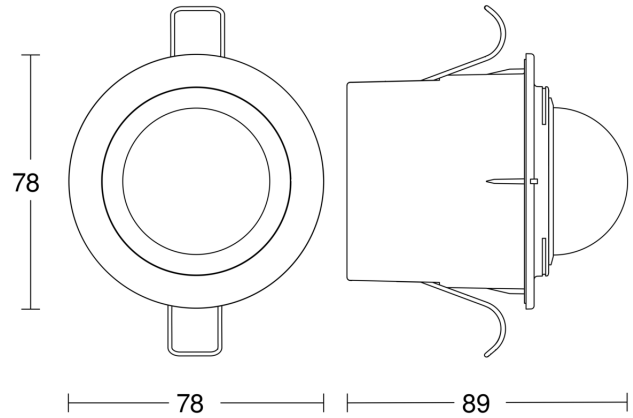

CE

Function description

Intelligent technology for installation. Infrared wall sensor IS 360-1 DE, for indoors and out, ideal for installing in projecting roofs and suspended ceilings, 360° angle of coverage, reach can be set up to 4 m, selectable time and twilight threshold, detection zone can be customised with shrouds.

Motion detector**IS 360-1 DE**

black

EAN 4007841 032852

Article number 032852

**Technical specifications**

Type	Motion detectors
Dimensions (Ø x H)	78 x 89 mm
Mains power supply	230 – 240 V / 50 – 60 Hz
Sensor Technology	passive infrared
Application, place	Outdoors, Indoors
Installation site	ceiling
Installation	In-ceiling installation
Mounting height	2,50 – 4,00 m
Reach, radial	Ø 4 m (13 m ²)
Reach, tangential	Ø 8 m (50 m ²)
Detection angle	360 °
Angle of aperture	90 °
Switching zones	304 switching zones
Optimum mounting height	2,5 m
Mechanical scalability	No
Sneak-by guard	Yes
Capability of masking out individual segments	Yes
Electronic scalability	No
Twilight setting TEACH	No
Twilight setting	2 – 2000 lx
Time setting	8 s – 35 Min.
Output	1000 W
Switching output 1, resistive	1000 W
Switching output 1, number of LEDs / fluorescent lamps	6 pcs.

Motion detector

IS 360-1 DE

black

EAN 4007841 032852

Article number 032852

Detection Zone

Mögliche Montagehöhe: 2,50 m – 4,00 m

Orange: radial

Schwarz: tangential

Dimension Drawing

Light without neutral conductor

Light with neutral conductor

Connection using two-circuit switch for manual and automatic operation

Connection via a two-way switch for manual override and automatic operation