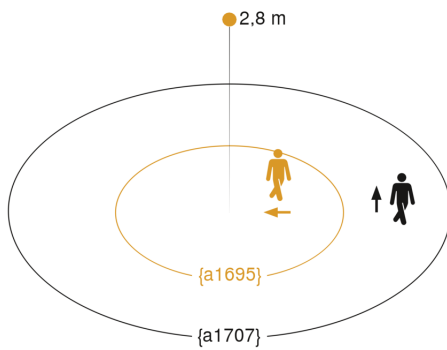

IS 2360 ECO

white

EAN 4007841 006556

Article number 006556

Detection Zone