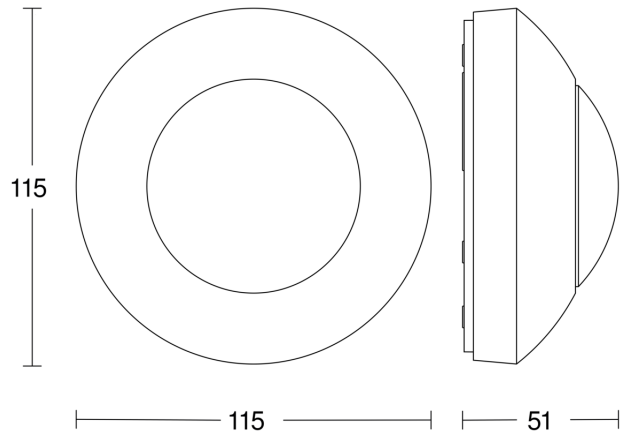

## Technical specifications

Type	Motion detectors
Dimensions (Ø x H)	115 x 51 mm
Mains power supply	230 V / 50 – 60 Hz
Sensor Technology	passive infrared
Application, place	Outdoors, Indoors
Installation site	ceiling
Installation	Surface wiring
Mounting height	2,00 – 4,00 m
Reach, radial	Ø 3 m (7 m <sup>2</sup> )
Reach, tangential	Ø 7 m (38 m <sup>2</sup> )
Detection angle	360 °
Angle of aperture	180 °
Switching zones	664 switching zones
Optimum mounting height	2,8 m
Mechanical scalability	No
Sneak-by guard	Yes
Capability of masking out individual segments	Yes
Electronic scalability	No
Twilight setting TEACH	No
Twilight setting	2 – 2000 lx
Time setting	8 s – 35 Min.
Output	2000 W
Switching output 1, resistive	2000 W
Switching output 1, number of LEDs / fluorescent lamps	6 pcs.
Fluorescent lamps, electronic ballast	1500 W

## Detection Zone

Mögliche Montagehöhe: 2,00 m – 4,00 m

Orange: radial

Schwarz: tangential

## Dimension Drawing