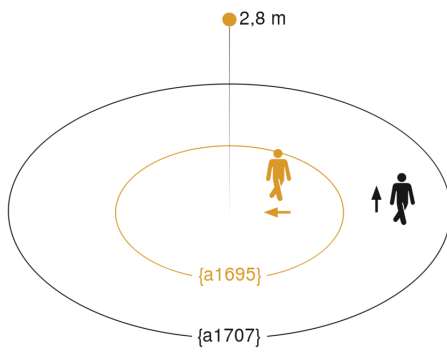

IS 2360-3 ECO

white

EAN 4007841 057770

Article number 057770

Detection Zone