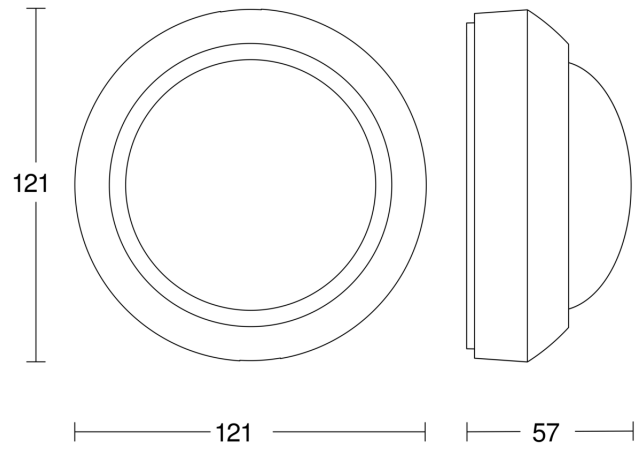

## Technical specifications

Type	Motion detectors
Dimensions (Ø x H)	121 x 57 mm
Mains power supply	220 – 240 V / 50 – 60 Hz
Power consumption	0,56 W
Sensor Technology	passive infrared
Application, place	Outdoors, Indoors
Installation site	ceiling
Installation	Surface wiring
Mounting height	2,50 – 6,00 m
Reach, radial	Ø 6 m (28 m <sup>2</sup> )
Reach, tangential	Ø 24 m (452 m <sup>2</sup> )
Detection angle	360 °
Angle of aperture	90 °
Switching zones	972 switching zones
Optimum mounting height	2,8 m
Mechanical scalability	No
Sneak-by guard	Yes
Capability of masking out individual segments	Yes
Electronic scalability	No
Twilight setting TEACH	No
Twilight setting	2 – 1000 lx
Time setting	5 s – 15 Min.
Output	2000 W
Switching output 1, resistive	2000 W
Switching output 1, number of LEDs / fluorescent lamps	8 pcs.
Switching output 1, floating	No

## Detection Zone

Mögliche Montagehöhe: 2,50 m – 6,00 m

Orange: radial

Schwarz: tangential

## Dimension Drawing