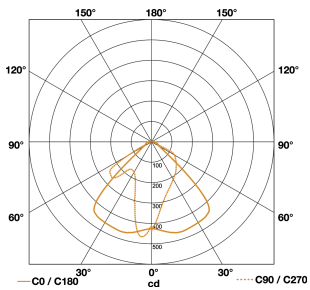

Reach, radial	r = 5 m (52 m ²)
Reach, tangential	r = 12 m (302 m ²)
Photo-cell controller	Yes
Twilight setting	2 – 1000 lx
Time setting	5 s – 15 Min.
Basic light level function	Yes
Basic light level function time	10 min, 30 min, all night
Main light adjustable	No
Settings via	Remote control, Potentiometers, Smart Remote
Soft light start	No
Continuous light	selectable, 4h
Impact resistance	IK03
IP-rating	IP54
Protection class	I
Ambient temperature	-20 – 40 °C
Housing material	Aluminium
Cover material	Plastic, transparent
Manufacturer's Warranty	5 years
Includes corner wall mount	No
PU1, net weight	1,818 kg
Version	black
PU1, EAN	4007841009946

Dimension Drawing

Light Distribution Curve

Output	48 W
With lamp	Yes, STEINEL LED system
Lamp	LED cannot be replaced
Luminous flux	4400 lm
Colour temperature	4000 K
Colour Rendering Index	80-89
LED life expectancy (max. °C)	50000 h
LED cooling system	Passive Thermo Control