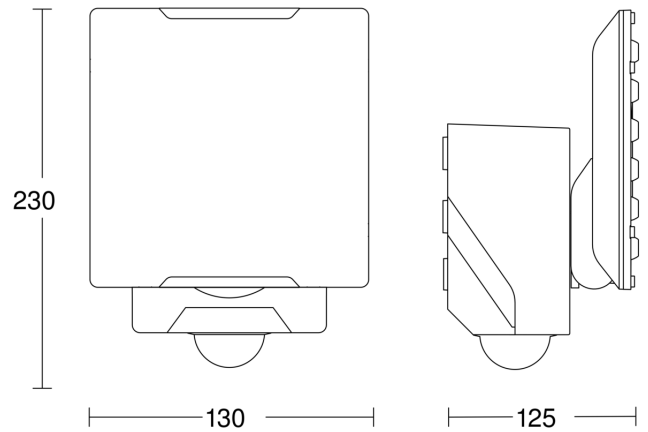

XLED PRO Square XL

black

EAN 4007841 009946

Article number 009946

Technical specifications

Dimensions (L x W x H)	130 x 178 x 230 mm
Mains power supply	220 – 240 V / 50 – 60 Hz
Mounting height max.	6,00 m
Sensor Technology	passive infrared
Output	48 W
Interconnection	Yes
Type of interconnection	Sensor/slave
Interconnection, number	maximum of 10 floodlights
Luminous flux	4400 lm
Colour temperature	4000 K
Colour variation LED	SDCM3
Colour Rendering Index	80-89
With lamp	Yes, STEINEL LED system
Lamp	LED cannot be replaced
LED life expectancy (max. °C)	50000 h
Drop in luminous flux in accordance with LM80	L70B10
LED cooling system	Passive Thermo Control
With motion detector	Yes
Detection angle	240 °
Angle of aperture	180 °
Sneak-by guard	Yes
Capability of masking out individual segments	Yes

Reach, radial	r = 5 m (52 m ²)
Reach, tangential	r = 12 m (302 m ²)
Photo-cell controller	Yes
Twilight setting	2 – 1000 lx
Time setting	5 s – 15 Min.
Basic light level function	Yes
Basic light level function time	10 min, 30 min, all night
Main light adjustable	No
Settings via	Remote control, Potentiometers, Smart Remote
Soft light start	No
Continuous light	selectable, 4h
Impact resistance	IK03
IP-rating	IP54
Protection class	I
Ambient temperature	-20 – 40 °C
Housing material	Aluminium
Cover material	Plastic, transparent
Manufacturer's Warranty	5 years
Includes corner wall mount	No
PU1, net weight	1,818 kg
Version	black
PU1, EAN	4007841009946

Accessories

EAN 4007841 007638 Remote control RC9

XLED PRO Square XL

black
 EAN 4007841 009946
 Article number 009946

Detection Zone

Mögliche Montagehöhe: 1,80 m – 6,00 m
 Orange: radial
 Schwarz: tangential

Dimension Drawing

Light Distribution Curve

Output	48 W
With lamp	Yes, STEINEL LED system
Lamp	LED cannot be replaced
Luminous flux	4400 lm
Colour temperature	4000 K
Colour Rendering Index	80-89
LED life expectancy (max. °C)	50000 h
LED cooling system	Passive Thermo Control