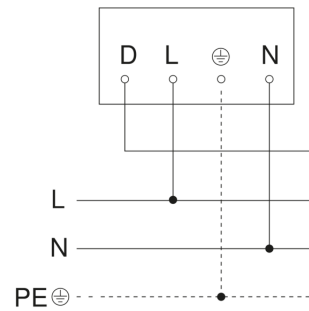

Reach, radial	r = 5 m (52 m ²)
Reach, tangential	r = 12 m (302 m ²)
Photo-cell controller	Yes
Twilight setting	2 – 1000 lx
Time setting	5 s – 15 Min.
Basic light level function	Yes
Basic light level function time	10 min, 30 min, all night
Main light adjustable	No
Settings via	Remote control, Potentiometers, Smart Remote
Soft light start	No
Continuous light	selectable, 4h
Impact resistance	IK03
IP-rating	IP54
Protection class	I
Ambient temperature	-20 – 40 °C
Housing material	Aluminium
Cover material	Plastic, transparent
Manufacturer's Warranty	5 years
Includes corner wall mount	No
PU1, net weight	1,818 kg
Version	black
PU1, EAN	4007841009946

Dimension Drawing

Light Distribution Curve

Output	48 W
With lamp	Yes, STEINEL LED system
Lamp	LED cannot be replaced
Luminous flux	4400 lm
Colour temperature	4000 K
Colour Rendering Index	80-89
LED life expectancy (max. °C)	50000 h
LED cooling system	Passive Thermo Control

Master circuit diagram

Sensor-switched LED floodlight - Professional Line

XLED PRO Square XL

black

EAN 4007841 009946

Article number 009946

Master/slave and master/master interconnection circuit diagram