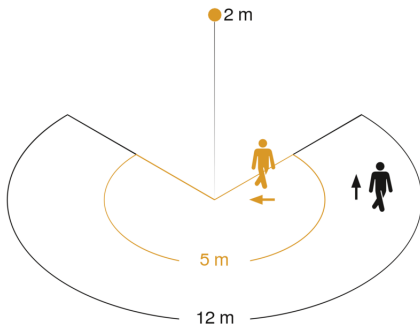

XLED PRO Square XL

black
EAN 4007841 009946
Article number 009946

Detection Zone