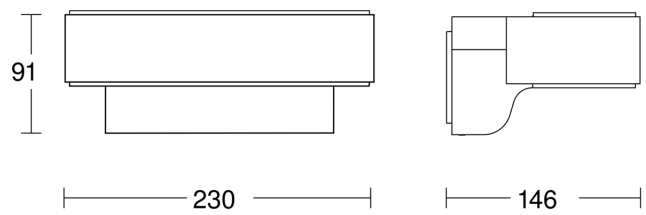

Sensor-switched LED outdoor light

L 810 LED iHF Z-Wave

Silver

EAN 4007841 029869

Article number 029869

Technical specifications

Dimensions (L x W x H)	146 x 230 x 91 mm
Mains power supply	230 – 240 V / 50 Hz
Mounting height max.	2,50 m
Sensor Technology	iHF (intelligent high-frequency technology)
Transmitter power	
Output	12,5 W
Interconnection	Yes
Type of interconnection	Master/slave
Slave modeselectable	Yes
Luminous flux	612 lm
Efficiency	49 lm/W
Colour temperature	3000 K
Colour variation LED	SDCM3
Colour Rendering Index	80-89
With lamp	Yes, STEINEL LED system
Lamp	LED cannot be replaced
LED life expectancy (max. °C)	50000 h
Drop in luminous flux in accordance with LM80	L70B10
Base	without
LED cooling system	Active and Passive Thermo Control
With motion detector	Yes
Detection angle	160 °
Sneak-by guard	Yes
Capability of masking out individual segments	No

Electronic scalability	Yes
Mechanical scalability	No
Reach, radial	r = 5 m (35 m ²)
Reach, tangential	r = 5 m (35 m ²)
Photo-cell controller	Yes
Twilight setting	2 – 2000 lx
Time setting	5 s – 15 Min.
Basic light level function	Yes
Basic light level function time	10/30 min, all night
Main light adjustable	50 - 100 %
Soft light start	Yes
Continuous light	selectable, 4h
Impact resistance	IK03
IP-rating	IP44
Protection class	II
Ambient temperature	-20 – 50 °C
Transmitter range	Up to 100 m in the open, 30 m indoors
Housing material	Aluminium
Cover material	Plastic, opal
Manufacturer's Warranty	3 years
Settings via	Potentiometers, Z-Wave
With remote control	No
Version	Silver
PU1, EAN	4007841029869

Mögliche Montagehöhe: 1,80 m – 2,50 m

Orange: radial und tangential

Dimension Drawing

Circuit diagram