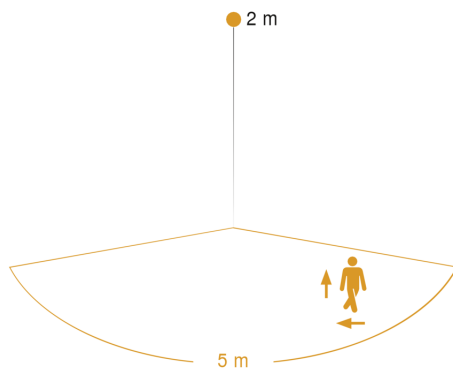

Electronic scalability	Yes
Mechanical scalability	No
Reach, radial	r = 5 m (35 m ²)
Reach, tangential	r = 5 m (35 m ²)
Photo-cell controller	Yes
Twilight setting	2 – 2000 lx
Time setting	5 s – 15 Min.
Basic light level function	Yes
Basic light level function time	10/30 min, all night
Main light adjustable	50 - 100 %
Soft light start	Yes
Continuous light	selectable, 4h
Impact resistance	IK03
IP-rating	IP44
Protection class	II
Ambient temperature	-20 – 50 °C
Transmitter range	Up to 100 m in the open, 30 m indoors
Housing material	Aluminium
Cover material	Plastic, opal
Manufacturer's Warranty	3 years
Settings via	Potentiometers, Z-Wave
With remote control	No
Version	Silver
PU1, EAN	4007841029869

Mögliche Montagehöhe: 1,80 m – 2,50 m

Orange: radial und tangential

Dimension Drawing

Circuit diagram