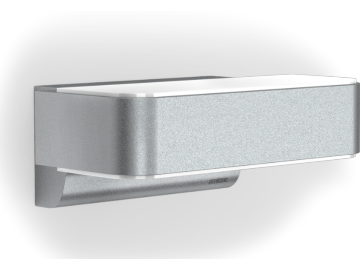

Sensor-switched LED outdoor light

L 810 LED iHF Z-Wave

Silver

EAN 4007841 029869

Article number 029869

Up-/Downlight

LED

30 years (Ø 4,5h / day)

manual override 4h

Function description

The most modern outdoor light in the world. Designer sensor-switched outdoor light L 810 LED iHF Z-Wave, can be integrated into the Smart Friends system or any other Z-Wave network, with invisible high-frequency sensor, ideal for building entrances and fronts of buildings, 12,5 W STEINEL LED lighting system, 612 lm, 160° coverage angle, reach from 1 - 5 m, for stylish up and downlighting, includes soft light start and optional manual override for 4 hours.

Sensor-switched LED outdoor light

L 810 LED iHF Z-Wave

Silver

EAN 4007841 029869

Article number 029869

Technical specifications

Dimensions (L x W x H)	146 x 230 x 91 mm
Mains power supply	230 – 240 V / 50 Hz
Mounting height max.	2,50 m
Sensor Technology	iHF (intelligent high-frequency technology)
Transmitter power	
Output	12,5 W
Interconnection	Yes
Type of interconnection	Master/slave
Slave modeselectable	Yes
Luminous flux	612 lm
Efficiency	49 lm/W
Colour temperature	3000 K
Colour variation LED	SDCM3
Colour Rendering Index	80-89
With lamp	Yes, STEINEL LED system
Lamp	LED cannot be replaced
LED life expectancy (max. °C)	50000 h
Drop in luminous flux in accordance with LM80	L70B10
Base	without
LED cooling system	Active and Passive Thermo Control
With motion detector	Yes
Detection angle	160 °
Sneak-by guard	Yes
Capability of masking out individual segments	No