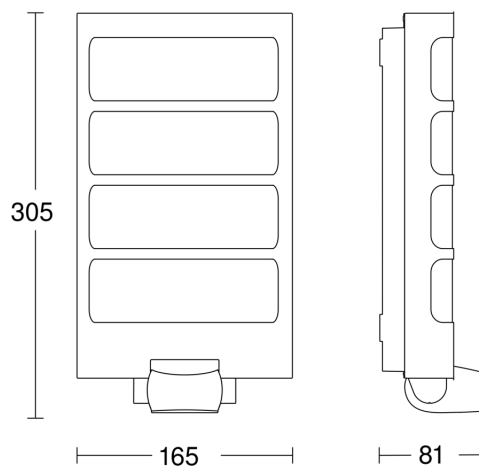

L 244 LED

Anthracite

EAN 4007841 033248

Article number 033248

Technical specifications

Dimensions (L x W x H)	81 x 165 x 305 mm
Mains power supply	220 – 240 V / 50 – 60 Hz
Mounting height max.	3,00 m
Sensor Technology	passive infrared
Output	7,5 W
Interconnection	No
Slave modeselectable	No
Luminous flux	500 lm
Efficiency	67 lm/W
Colour temperature	3000 K
Colour variation LED	SDCM3
Colour Rendering Index	80-89
With lamp	Yes, STEINEL LED system
Lamp	LED cannot be replaced
LED life expectancy (max. °C)	50000 h
Drop in luminous flux in accordance with LM80	L70B10
Base	without
LED cooling system	Passive Thermo Control
With motion detector	Yes
Detection angle	180 °
Sneak-by guard	Yes
Capability of masking out individual segments	Yes

Electronic scalability	No
Mechanical scalability	No
Reach, radial	r = 3 m (14 m ²)
Reach, tangential	r = 10 m (157 m ²)
Photo-cell controller	Yes
Twilight setting	2 – 2000 lx
Time setting	8 s – 35 Min.
Basic light level function	No
Soft light start	No
Impact resistance	IK07
IP-rating	IP44
Protection class	II
Ambient temperature	-20 – 50 °C
Housing material	Stainless steel
Cover material	Plastic, opal
Manufacturer's Warranty	3 years
Settings via	Potentiometers
With remote control	No
Cover material	sticker
Version	Anthracite
PU1, EAN	4007841033248

Detection Zone

Mögliche Montagehöhe: 1,80 m – 3,00 m

Orange: radial

Schwarz: tangential

Dimension Drawing

Sensor-switched LED outdoor light

L 244 LED

Anthracite