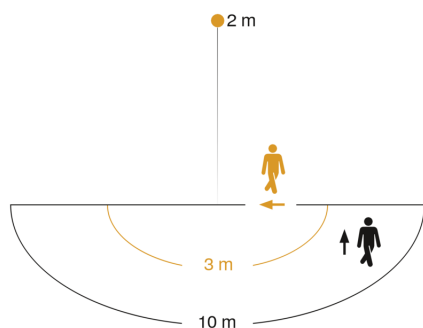

L 244 LED

Anthracite

EAN 4007841 033248

Article number 033248

Technical specifications

Dimensions (L x W x H)	81 x 165 x 305 mm
Mains power supply	220 – 240 V / 50 – 60 Hz
Mounting height max.	3,00 m
Sensor Technology	passive infrared
Output	7,5 W
Interconnection	No
Slave modeselectable	No
Luminous flux	500 lm
Efficiency	67 lm/W
Colour temperature	3000 K
Colour variation LED	SDCM3
Colour Rendering Index	80-89
With lamp	Yes, STEINEL LED system
Lamp	LED cannot be replaced
LED life expectancy (max. °C)	50000 h
Drop in luminous flux in accordance with LM80	L70B10
Base	without
LED cooling system	Passive Thermo Control
With motion detector	Yes
Detection angle	180 °
Sneak-by guard	Yes
Capability of masking out individual segments	Yes

Electronic scalability	No
Mechanical scalability	No
Reach, radial	r = 3 m (14 m ²)
Reach, tangential	r = 10 m (157 m ²)
Photo-cell controller	Yes
Twilight setting	2 – 2000 lx
Time setting	8 s – 35 Min.
Basic light level function	No
Soft light start	No
Impact resistance	IK07
IP-rating	IP44
Protection class	II
Ambient temperature	-20 – 50 °C
Housing material	Stainless steel
Cover material	Plastic, opal
Manufacturer's Warranty	3 years
Settings via	Potentiometers
With remote control	No
Cover material	sticker
Version	Anthracite
PU1, EAN	4007841033248

Detection Zone

Mögliche Montagehöhe: 1,80 m – 3,00 m

Orange: radial

Schwarz: tangential

Dimension Drawing

Sensor-switched LED outdoor light

L 244 LED

Anthracite