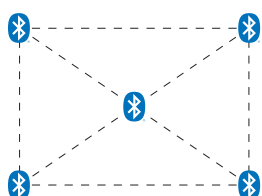

RS PRO R range

Next generation of the success model.

2 shapes, 3 sizes

 professional line

R range “Basic”

- Sensor light
- Bluetooth Mesh standard & app
- Basic light 10–50%
- Fully dimmable to 1%
- Adjustable fade times when switching on and off
- Optional emergency light module (battery)
- DC emergency light battery with CEAG or Inotec

R range “Plus” additionally

- Backlight
- Constant light regulation

Bluetooth communication as per secure SIG Mesh standard

Start-up, setting and networking via the app

Constant light regulation with all R Plus light for even more energy saving